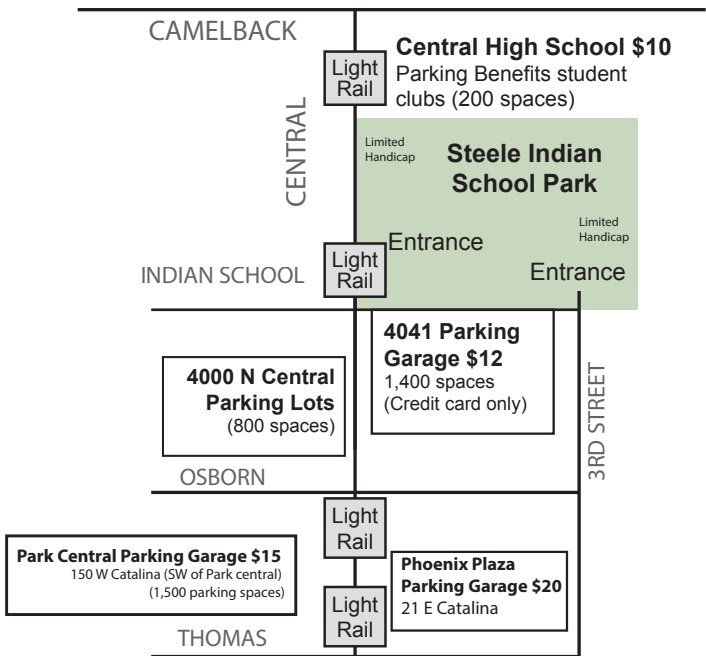

# AZ MATSURI PARKING MAP

FREE PARK AND RIDE @ LIGHT RAIL LOCATIONS

19th Ave. and Montebello (415 spaces)

19th Ave. and Camelback (410 spaces)

7th Ave. and Camelback (123 spaces)

1st Ave. and Camelback (135 spaces)

\$4.00 Light rail all day pass student and senior rates \$2 for an all-day pass

Do not park in neighborhoods cars are subject to tow