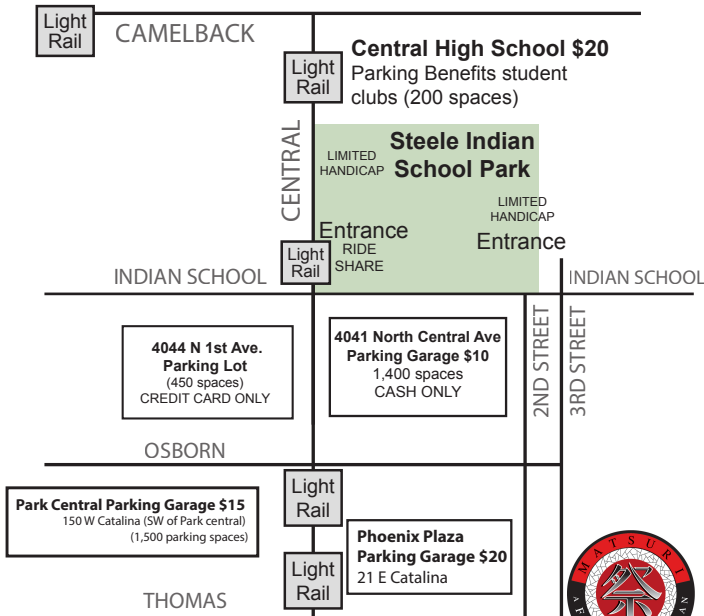

MATSURI FESTIVAL PARKING MAP

FREE PARK AND RIDE @ LIGHT RAIL LOCATIONS

We highly recommend using the light rail

- 19th Ave. and Montebello (415 spaces)
- 19th Ave. and Camelback (410 spaces)
- 7th Ave. and Camelback (123 spaces)
- 1st Ave. and Camelback (135 spaces)

\$4.00 Adult light rail all day pass

\$2 All day pass for ages 6-18, seniors, those with disabilities and Medicare cardholders

DO NOT PARK IN NEIGHBORHOODS
CARS ARE SUBJECT TO TOW!

AZMATSURI.ORG