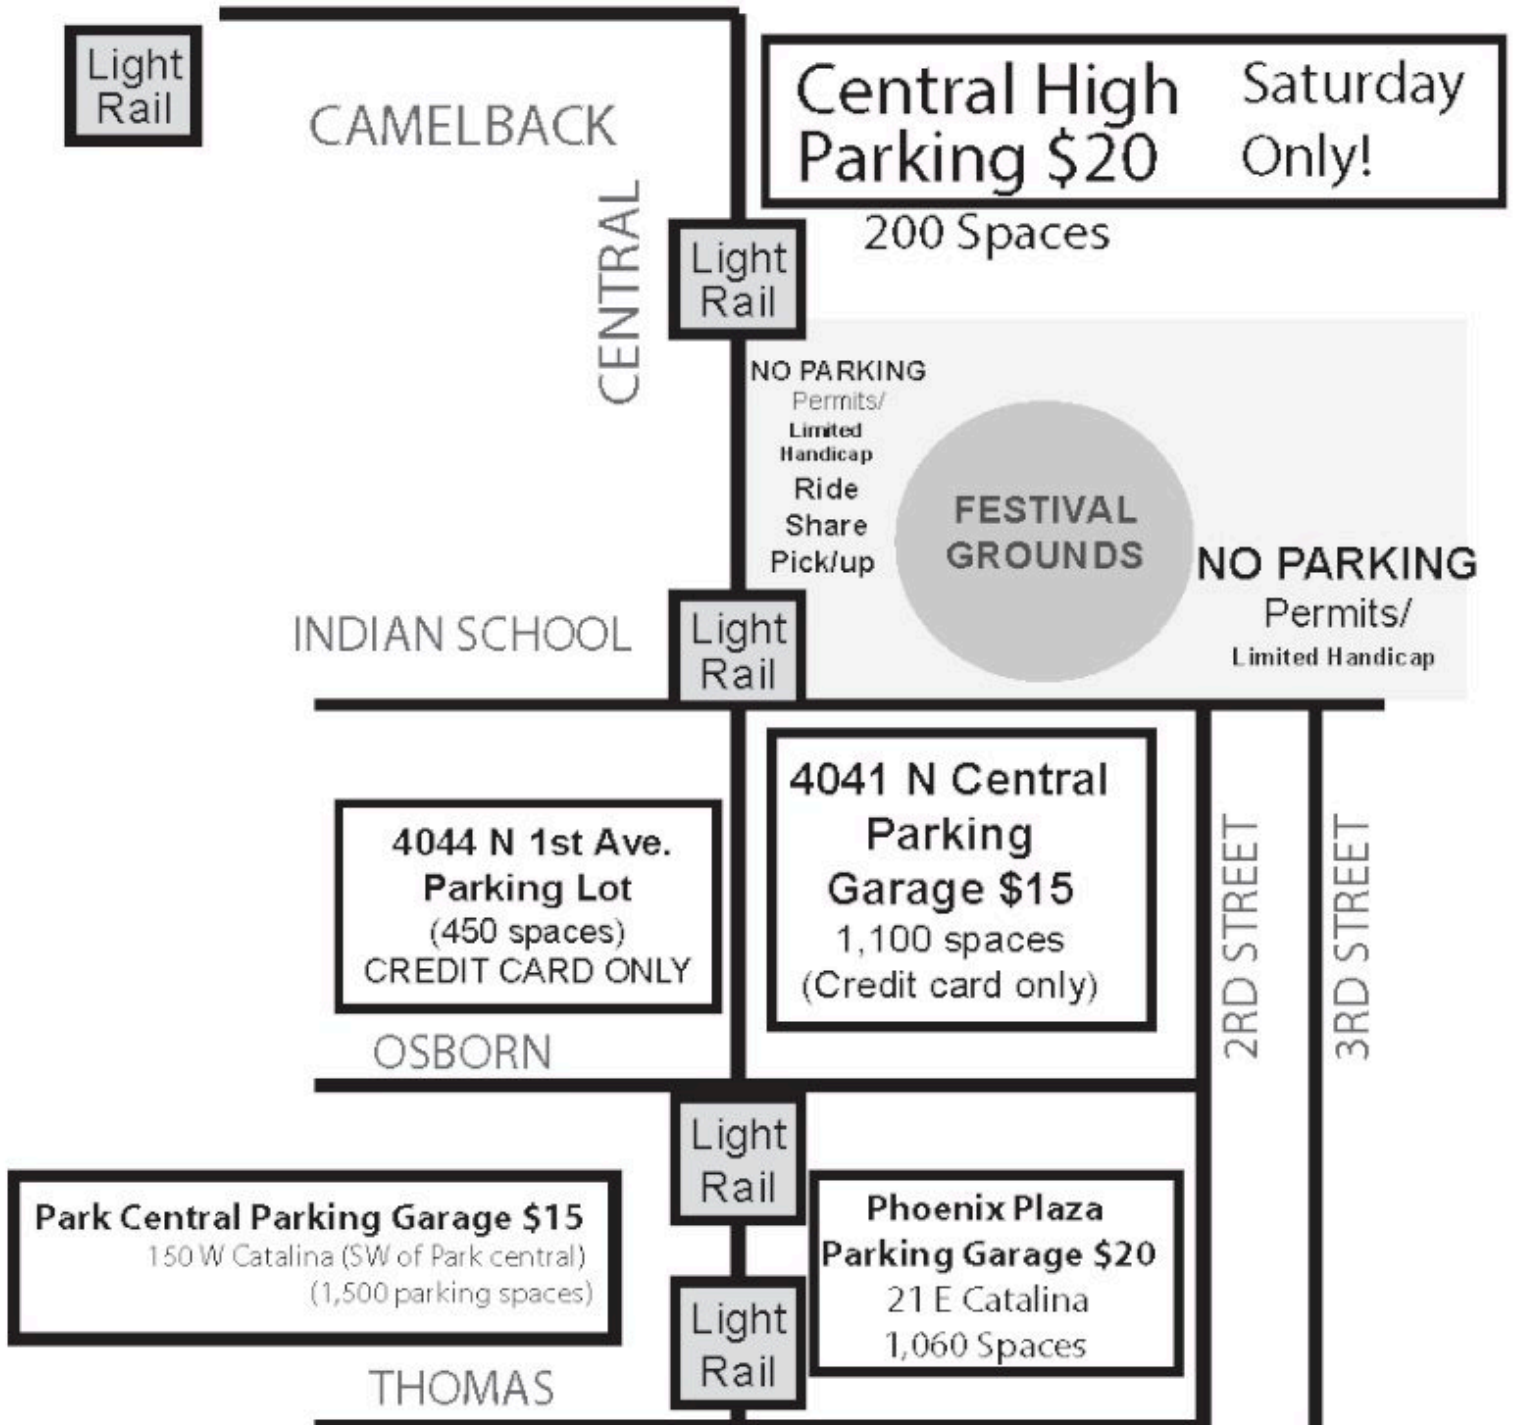

AZ MATSURI PARKING MAP

AZMATSURI.ORG

FREE PARK AND RIDE LIGHT RAIL LOCATIONS

- 19th Ave. and Montebello (415 spaces)
- 19th Ave. and Camelback (410 spaces)
- 7th Ave. and Camelback (123 spaces)
- 1st Ave. and Camelback (135 spaces)

\$4 Adult Light Rail all day pass
 \$2 All day pass (ages 6-18) Seniors,
 and those with disabilities and Medicare cardholders

Do not park in neighborhoods - cars are subject to tow!